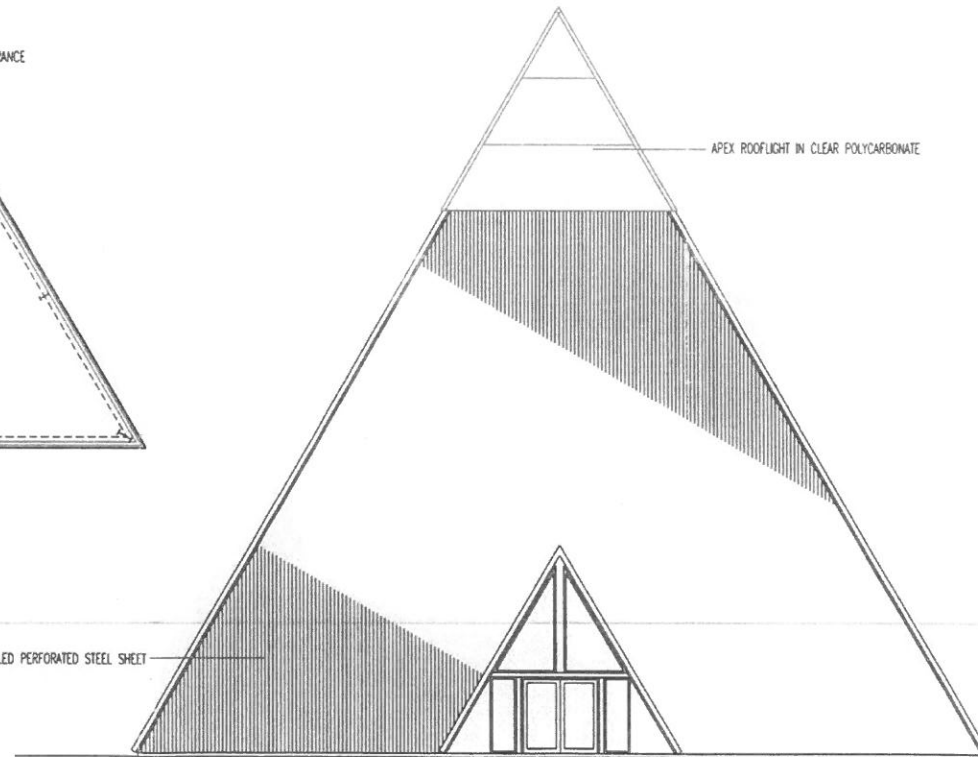

17 / 01039 / FUL

RECEIVED 6 AUG 2017

Scottish Borders Council  
Environment &  
Infrastructure

6 OCT 2017

Town & Country Planning (Scotland) Act  
REFUSED

17/010397 FUL  
RECEIVED 6 AUG 2017

Scottish Borders Council  
Environment &  
Infrastructure  
  
6 OCT 2017  
  
Town & Country Planning (Scotland) Act  
**REFUSED**

2 0 0 1 2 3 4 5 10  
SCALE 1:200

GENERAL ARRANGEMENT

TYPICAL ELEVATION

PROPOSED PLANET PAGAN MULTIFAITH TEMPLE  
KIRKBURN, CARDRONA, PEEBLES,  
DRAWING No PP 02